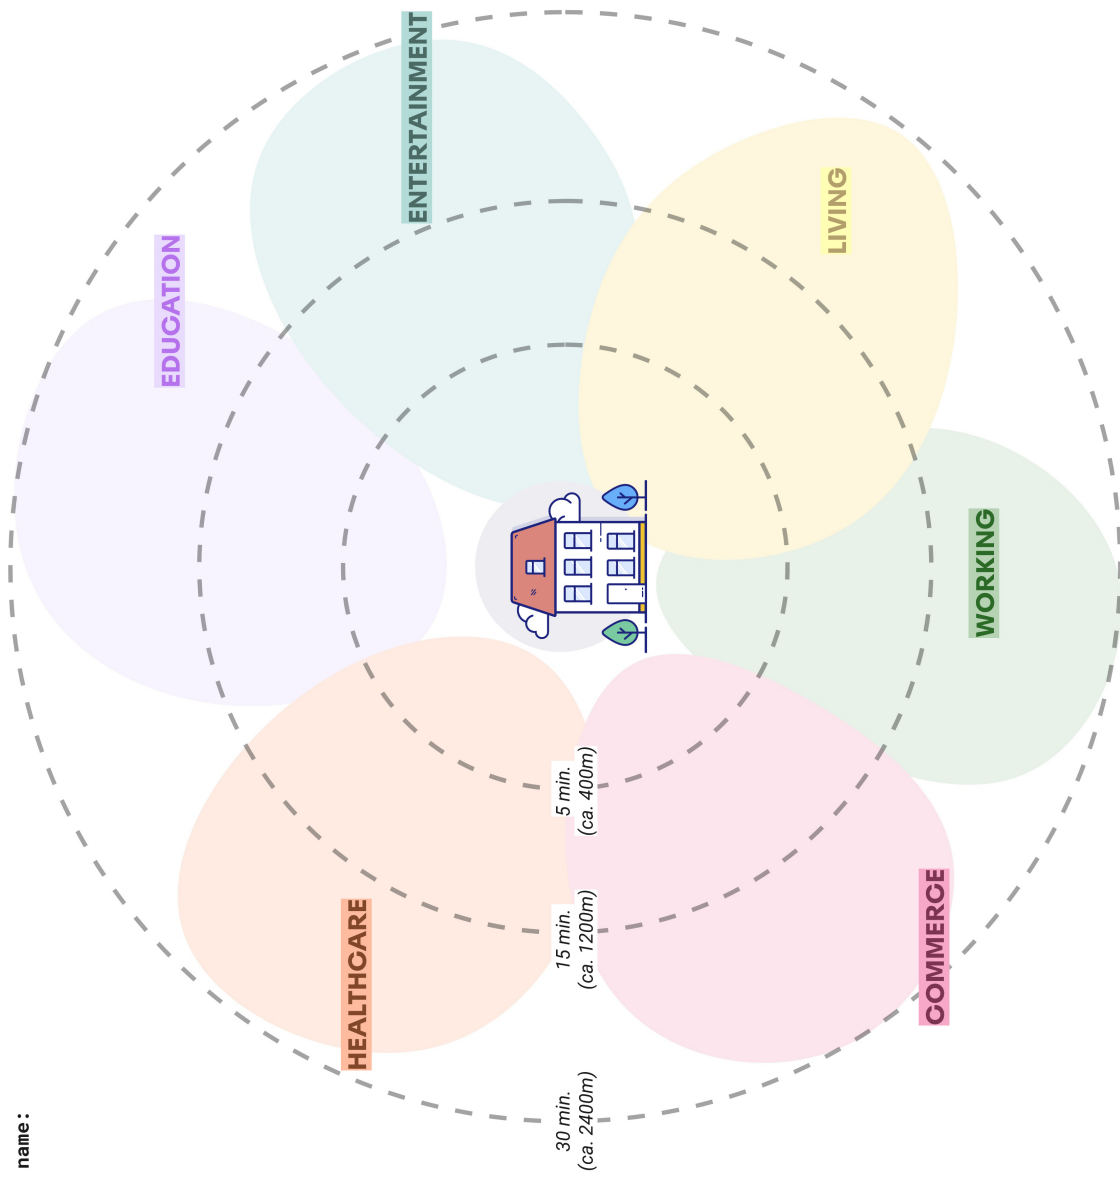

Flower of Proximity

The 'Flower of Proximity' helps to map people's preferred city services/location in relation to the distance to their homes. How does the flower for your hometown look like?

Create your an ideal Flower of Proximity for your hometown by writing the name of amenities inside each flower petal according to the distance to home.

Location suggestions (feel free to add more that you think are missing or ignore locations that are not relevant in your context):

EDUCATION

- University
- Secondary School
- Primary School
- Kindergarten
- Nursery
- Library
- ...

ENTERTAINMENT

- Theatre
- Cinema
- Bar
- Café
- Gym
- Restaurant
- Swimming Pool
- Place of worship
- ...

WORKING

- Office/workplace
- Co-working space
- ...

COMMERCE

- Post Office
- Bakery
- Bank/ ATM
- Supermarket
- Hairdresser
- Butcher
- ...

LIVING

- Park
- Public Transport Stop
- Playground
- Friends house
- Family house
- Public meeting place
- ...

HEALTHCARE

- Hospital
- Retirement home
- Specialist doctor
- General Practitioner
- Pharmacy
- ...

Your name:

What was your thought process behind your Proximity Flower?